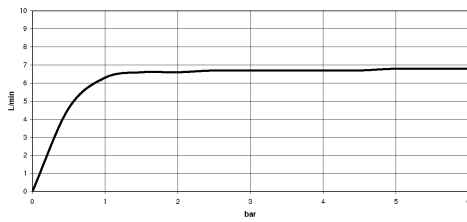

27 702 980

Fits: IMO, MEM, CL.1, CYO

- COMPACT RAIN, max. flow rate 6.8 l/min (at 3 bar)
- with anti-scale system
- rosette 60 x 60 mm
- hole diameter 32 mm
- metal shower hose 2250mm with integrated anti-twist protection

Two-piece design allows hose to later be changed without dismantling the fitting.

Intrinsic protection against back flow.

	Brushed Platinum	27 702 980-06
	Chrome	27 702 980-00
	Platinum	27 702 980-08
	Dark Chrome	27 702 980-19
	Brushed Durabronze (23kt Gold)	27 702 980-28
	Matte Black	27 702 980-33
	Brushed Champagne (22kt Gold)	27 702 980-46
	Champagne (22kt Gold)	27 702 980-47
	Brushed Chrome	27 702 980-93
	Brushed Dark Platinum	27 702 980-99

27 702 980

Flow rate chart

Certificates

IAPMO_4976 (5). Belgaqua_21-383- WRAS_2209005.
27_8.

27 702 980

Parts for other finishes can be found here: [Chrome](#)

Spare parts list

No.	Item Number	Name	Quantity used	Delivery time
1	90 12 11 140 30-06	shower	1	10
2	04 24 04 287 00-06	nipple	1	10
3	90 14 20 002 00 90	seal	1	2
4	28 322 970-06	Metal shower hose 1/2" x 3/8" x 1750 mm - Brushed Platinum	1	2
5	90 18 40 085 00 90	sleeve	1	2
6	09 27 68 003-06	rosette	1	10
7	09 30 01 090-07	sleeve	1	30
8	04 23 10 032 46 90	fixing set	1	2
9	09 30 11 060 90	disc	1	2
10	12 505 970 90	High pressure hose 1/2" x 3/8" x 500 mm -	1	2
11	90 24 03 168 00 90	nipple	1	2
12	04 24 04 187 00-06	nipple	1	10