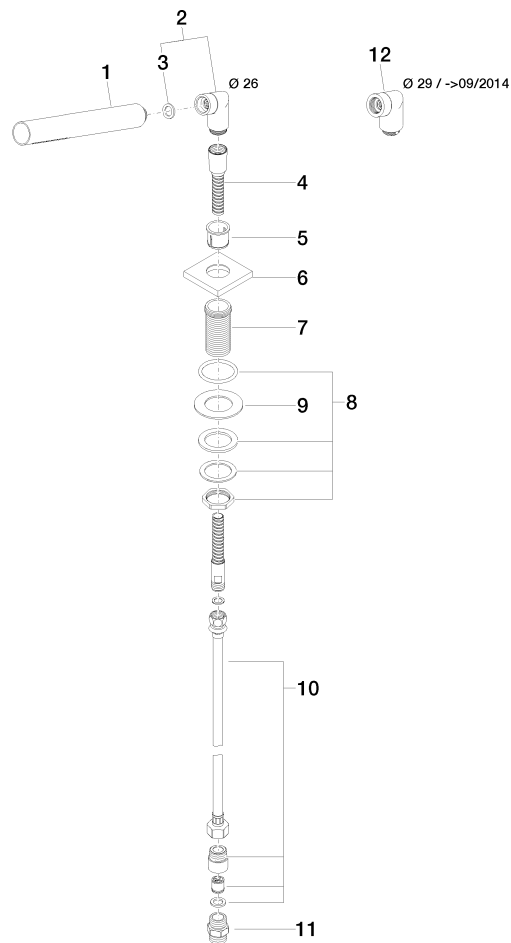

27 702 980

Fits: IMO, MEM, CL.1, CYO

- COMPACT RAIN, max. flow rate 6.8 l/min (at 3 bar)
- with anti-scale system
- rosette 60 x 60 mm
- hole diameter 32 mm
- metal shower hose 2250mm with integrated anti-twist protection

Two-piece design allows hose to later be changed without dismantling the fitting.

Intrinsic protection against back flow.

	Brushed Platinum	27 702 980-06
	Chrome	27 702 980-00
	Platinum	27 702 980-08
	Dark Chrome	27 702 980-19
	Brushed Durabronze (23kt Gold)	27 702 980-28
	Matte Black	27 702 980-33
	Brushed Champagne (22kt Gold)	27 702 980-46
	Champagne (22kt Gold)	27 702 980-47
	Brushed Chrome	27 702 980-93
	Brushed Dark Platinum	27 702 980-99

27 702 980

Flow rate chart

Certificates

IAPMO_4976 (5). Belgaqua_21-383- WRAS_2209005.
27_8.

27 702 980

Parts for other finishes can be found here: [Chrome](#)

Spare parts list

No.	Item Number	Name	Quantity used	Delivery time
1	90 12 11 140 30-06	shower	1	10
2	04 24 04 287 00-06	nipple	1	10
3	90 14 20 002 00 90	seal	1	2
4	28 322 970-06	Metal shower hose 1/2" x 3/8" x 1750 mm - Brushed Platinum	1	2
5	90 18 40 085 00 90	sleeve	1	2
6	09 27 68 003-06	rosette	1	10
7	09 30 01 090-07	sleeve	1	30
8	04 23 10 032 46 90	fixing set	1	2
9	09 30 11 060 90	disc	1	2
10	12 505 970 90	High pressure hose 1/2" x 3/8" x 500 mm -	1	2
11	90 24 03 168 00 90	nipple	1	2
12	04 24 04 187 00-06	nipple	1	10