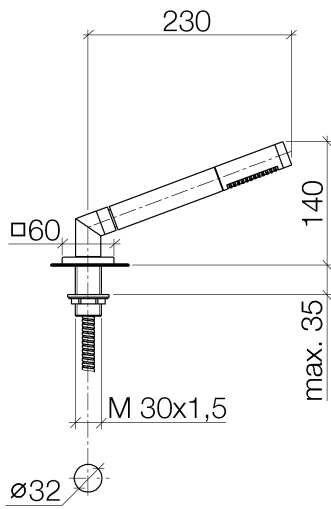

27 702 980

Fits: IMO, MEM, CL.1, CYO

- COMPACT RAIN, max. flow rate 6.8 l/min (at 3 bar)
- with anti-scale system
- rosette 60 x 60 mm
- hole diameter 32 mm
- metal shower hose 2250mm with integrated anti-twist protection

Two-piece design allows hose to later be changed without dismantling the fitting.

Intrinsic protection against back flow.

	Brushed Platinum	27 702 980-06
	Chrome	27 702 980-00
	Platinum	27 702 980-08
	Dark Chrome	27 702 980-19
	Brushed Durabronze (23kt Gold)	27 702 980-28
	Matte Black	27 702 980-33
	Brushed Champagne (22kt Gold)	27 702 980-46
	Champagne (22kt Gold)	27 702 980-47
	Brushed Chrome	27 702 980-93
	Brushed Dark Platinum	27 702 980-99

27 702 980

Flow rate chart

Certificates

IAPMO_4976 (5). Belgaqua_21-383- WRAS_2209005.
27_8.

27 702 980

Parts for other finishes can be found here: [Chrome](#)

Spare parts list

No.	Item Number	Name	Quantity used	Delivery time
1	90 12 11 140 30-06	shower	1	10
2	04 24 04 287 00-06	nipple	1	10
3	90 14 20 002 00 90	seal	1	2
4	28 322 970-06	Metal shower hose 1/2" x 3/8" x 1750 mm - Brushed Platinum	1	2
5	90 18 40 085 00 90	sleeve	1	2
6	09 27 68 003-06	rosette	1	10
7	09 30 01 090-07	sleeve	1	30
8	04 23 10 032 46 90	fixing set	1	2
9	09 30 11 060 90	disc	1	2
10	12 505 970 90	High pressure hose 1/2" x 3/8" x 500 mm -	1	2
11	90 24 03 168 00 90	nipple	1	2
12	04 24 04 187 00-06	nipple	1	10